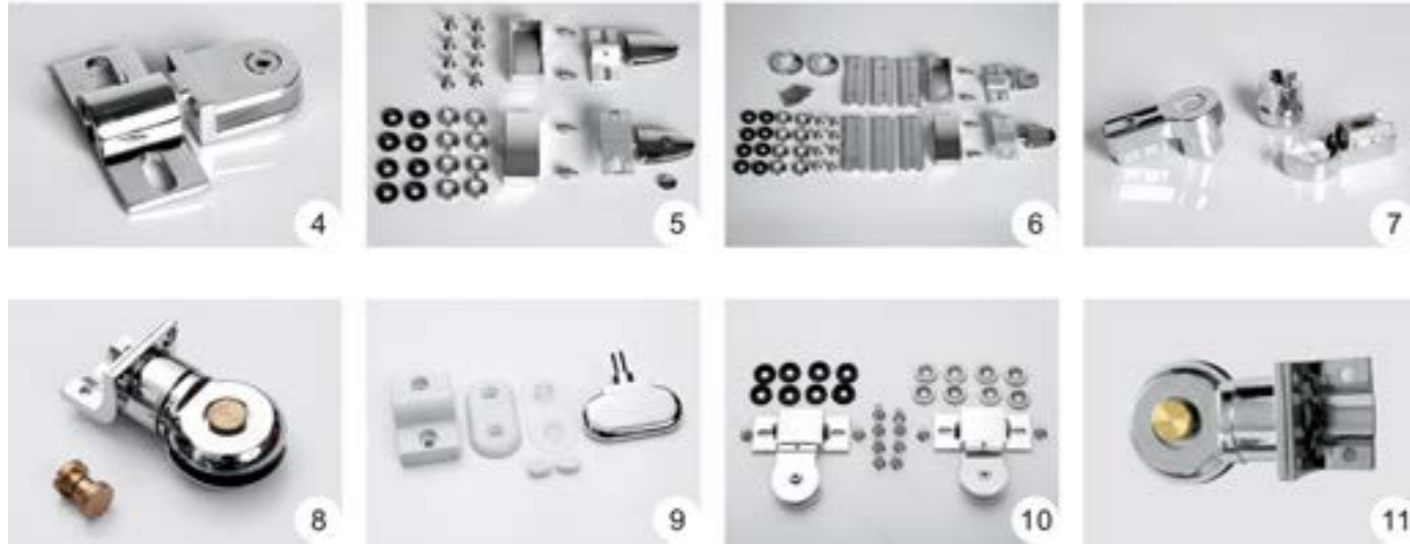

拉手 Handle

铰链 Hinge

滑轮 Wheels

下水 Drainer

底盘 Shower Tray

DP-70
Size: 700x700x50/mm
DP-80
Size: 800x800x50/mm
DP-80-90
Size: 800x900x50/mm
DP-90
Size: 900x900x50/mm
DP-100
Size: 1000x1000x50/mm

Height: 150mm or 50mm
Material: Acrylic or ABS